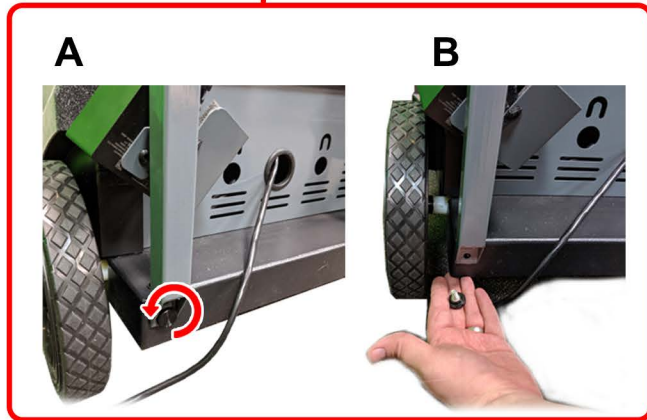

SETUP 01

BACK VIEW

FRONT VIEW

SETUP 02

FRONT VIEW

01
SEC

POSITIONING

TOP VIEW

10' (3.05m)

8' (2.44m)

IMAGES NOT TO SCALE

- Aim SimSpray away from windows, TVs, infrared sources, and reflective materials.
- Turn off infrared emitting devices.
- Bluetooth devices may reduce motion tracking quality.
- 9' (2.74m) height minimum recommended.
- Applies to software version 3.4.