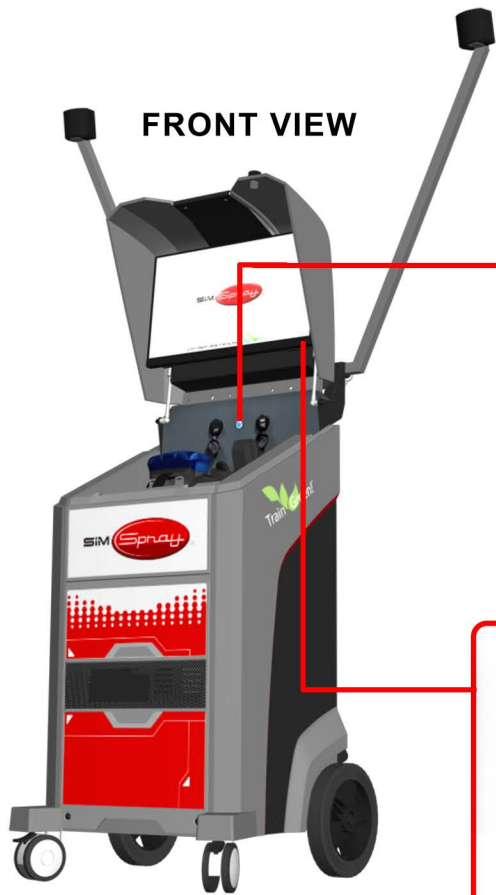

10' (3.05m)

8' (2.44m)

IMAGES NOT TO SCALE

- Aim SimSpray away from windows, TVs, infrared sources, and reflective materials.
- Turn off infrared emitting devices.
- Bluetooth devices may reduce motion tracking quality.
- 9' (2.74m) height minimum recommended.
- Applies to software version 3.4.

POWER DOWN

FRONT VIEW