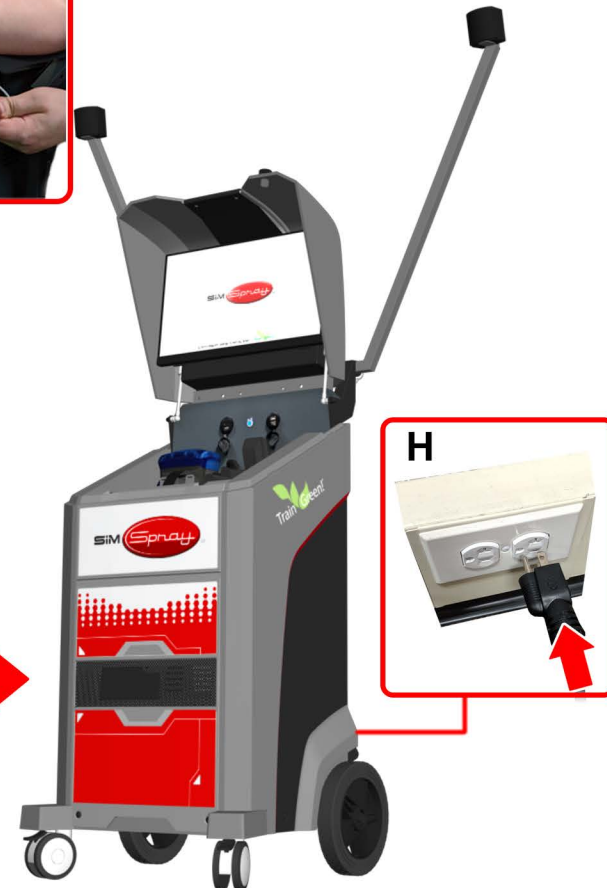

SETUP 01

BACK VIEW

FRONT VIEW

SETUP 02

FRONT VIEW

01
SEC

POSITIONING

TOP VIEW

10' (3.05m)

8' (2.44m)

IMAGES NOT TO SCALE

- Aim SimSpray away from windows, TVs, infrared sources, and reflective materials.
- Turn off infrared emitting devices.
- Bluetooth devices may reduce motion tracking quality.
- 9' (2.74m) height minimum recommended.
- Applies to software version 3.4.

POWER DOWN

FRONT VIEW