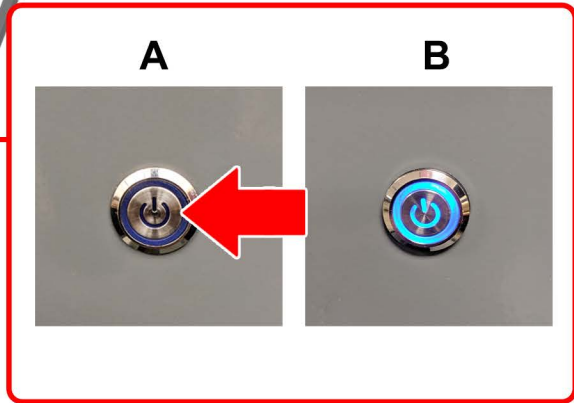

SETUP 01

BACK VIEW

FRONT VIEW

SETUP 02

FRONT VIEW

01
SEC

POSITIONING

TOP VIEW

10' (3.05m)

8' (2.44m)

IMAGES NOT TO SCALE

- Aim SimSpray away from windows, TVs, infrared sources, and reflective materials.
- Turn off infrared emitting devices.
- Bluetooth devices may reduce motion tracking quality.
- 9' (2.74m) height minimum recommended.
- Applies to software version 3.4.