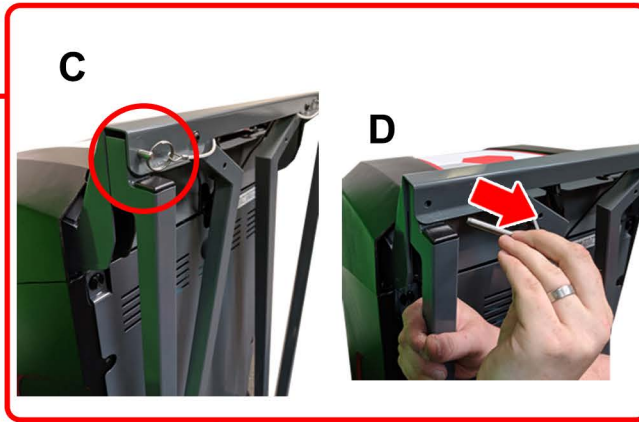

SETUP 01

BACK VIEW

FRONT VIEW

SETUP 02

FRONT VIEW

01
SEC

POSITIONING

TOP VIEW

10' (3.05m)

8' (2.44m)

IMAGES NOT TO SCALE

- Aim SimSpray away from windows, TVs, infrared sources, and reflective materials.
- Turn off infrared emitting devices.
- Bluetooth devices may reduce motion tracking quality.
- 9' (2.74m) height minimum recommended.
- Applies to software version 3.4.