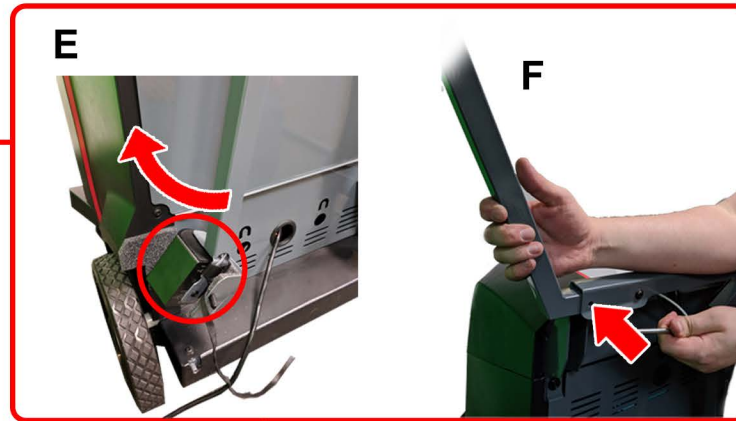

SETUP 01

BACK VIEW

FRONT VIEW

SETUP 02

FRONT VIEW

01
SEC

POSITIONING

TOP VIEW

10' (3.05m)

8' (2.44m)

IMAGES NOT TO SCALE

- Aim SimSpray away from windows, TVs, infrared sources, and reflective materials.
- Turn off infrared emitting devices.
- Bluetooth devices may reduce motion tracking quality.
- 9' (2.74m) height minimum recommended.
- Applies to software version 3.4.