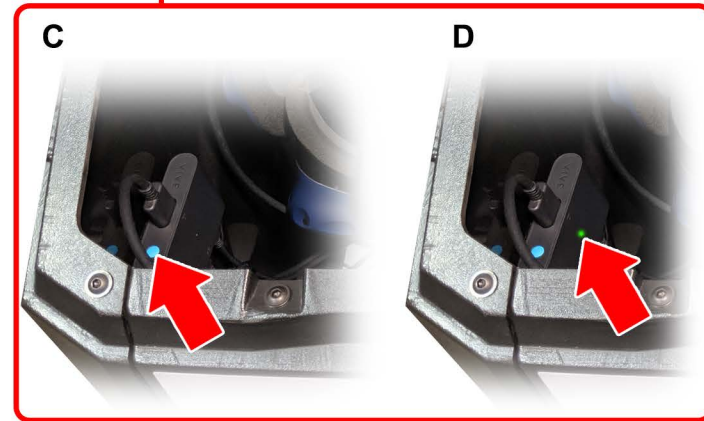

SETUP 02

FRONT VIEW

01
SEC