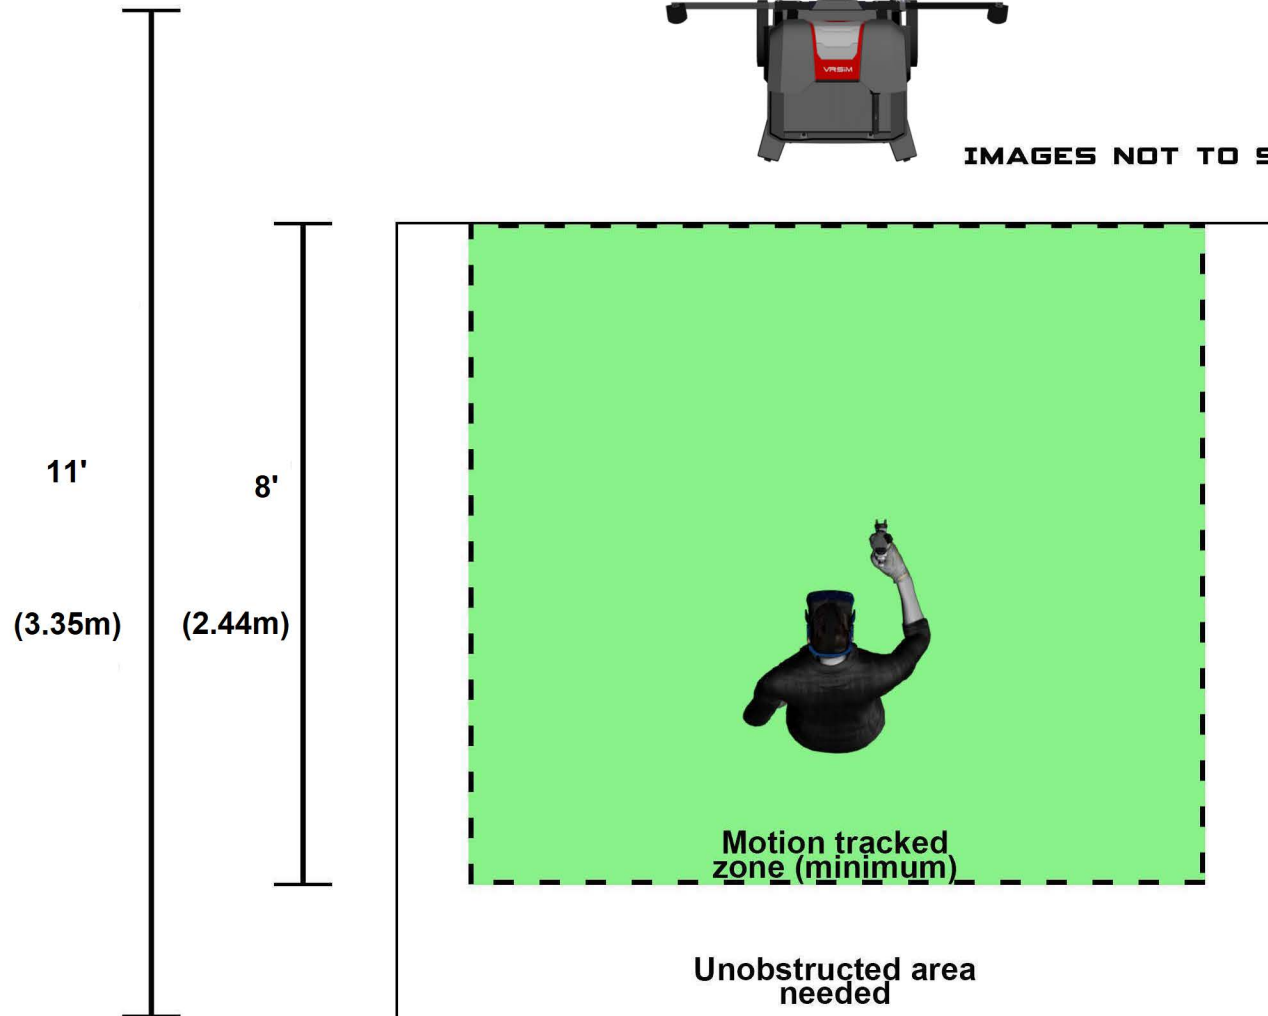

SETUP 01

BACK VIEW

FRONT VIEW

SETUP 02

FRONT VIEW

01
SEC

POSITIONING

TOP VIEW

10' (3.05m)

8' (2.44m)

IMAGES NOT TO SCALE

- Aim SimSpray away from windows, TVs, infrared sources, and reflective materials.
- Turn off infrared emitting devices.
- Bluetooth devices may reduce motion tracking quality.
- 9' (2.74m) height minimum recommended.
- Applies to software version 3.4.

POWER DOWN

FRONT VIEW