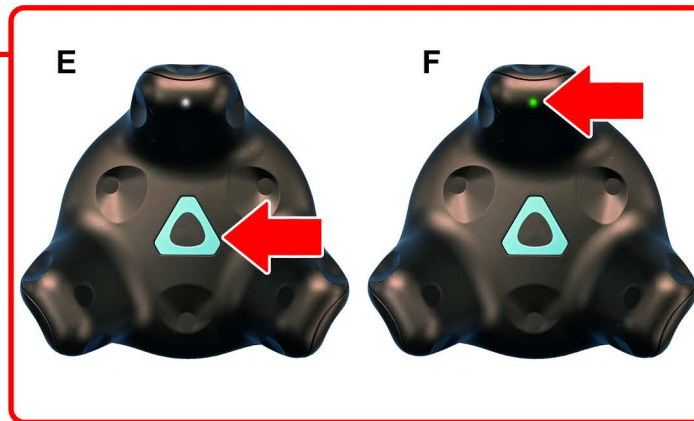

SETUP 01

BACK VIEW

FRONT VIEW

SETUP 02

FRONT VIEW

01
SEC

POSITIONING

TOP VIEW

10' (3.05m)

8' (2.44m)

IMAGES NOT TO SCALE

- Aim SimSpray away from windows, TVs, infrared sources, and reflective materials.
- Turn off infrared emitting devices.
- Bluetooth devices may reduce motion tracking quality.
- 9' (2.74m) height minimum recommended.
- Applies to software version 3.4.

POWER DOWN

FRONT VIEW